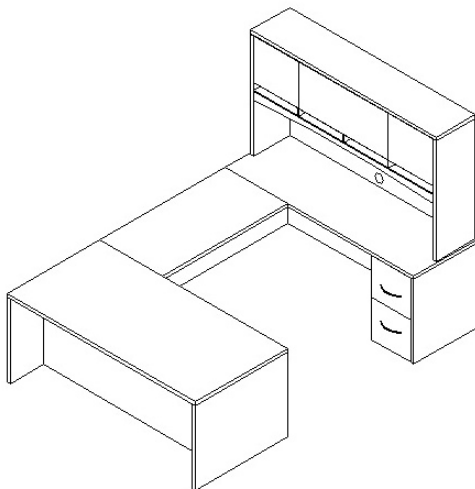

Mocha Cherry

a thorough collection of case goods with storage, conference, and reception options that make it easy to create great spaces

- hand selected North American cherry veneers with hardwood edges
- hardwood box drawers with full extension heavy duty ball bearing suspension
- choose from 8 drawer pull options
- key all items in your office the same with our easy matched sets
- unique items - ADA compliant reception returns, 96" reception desk, wall panels, flat surfaces in standard sizes, and more
- added convenience with hinged modesty panels on bridges
- durable UV finish for long lasting beauty and protection
- conference tables with power-ready drum bases
- choose from 6 tackboard colors - pair with Strata guest seating for a great look
- matching standard-sized surfaces and file tops make it easy to create extra spaces and customize solutions

bow front desk set

\$5656

Insignia set #1 (I-CU-72114-BF-H)
w/ 42" Bridge (I-CU-72108-BF-H) deduct \$47

w/o hutch

\$4267

set #1 w/o hutch (I-CU-72114-BF)
w/ 42" bridge (I-CU-72108-BF) deduct \$47

straight front desk set