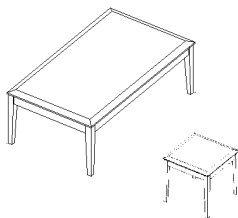

36" Hutch Book Case
 I-CH-3642 \$1016
36" Hutch w/ Doors (add)
 I-CH-3642-D \$1036
 Add for door kit:
 I-CH-3642-WD (wood) \$461
 I-CH-3642-GD (glass) \$439

Coffee Table
 24 x 48
 I-CST-4824 \$612
Side Table
 24 x 24
 I-CST-2424 \$428