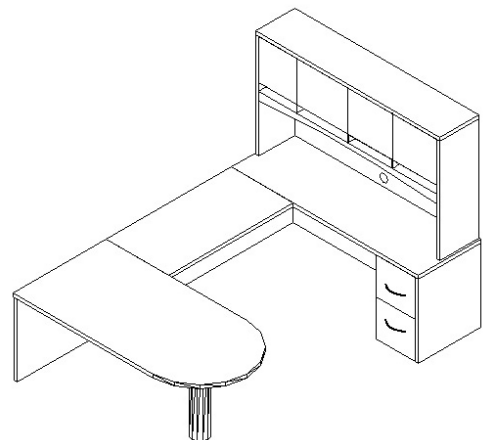

executive L-shape desk set

$3543

Insignia set #4 (I-CL-7290-BF-RTN)
w/ 42" return (I-CL-7284-BF-RTN) deduct $25

kit for keyed-alike storage
ILK5PK $96

- 5 locks w/ matching #'s
- master key / removal key