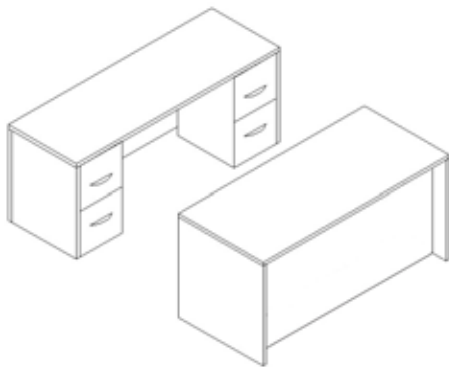

d-top L-shape desk set

$2489

Insignia set #6 (I-CL-7284-CDB-RTN)
w/ 42" return (I-CL-7278-CDB-RTN) deduct $25

double pedestal desk w/ credenza $5299

Insignia set #7 (I-CDP-72114)
w/ hutch (I-CDP-72114-H) add $1389

exec. L w/ credenza and hutch $7174

Insignia set #8 (I-CL-7290-CD-CH)
w/ 42" return (I-CL-7284-CD-CH) deduct $25