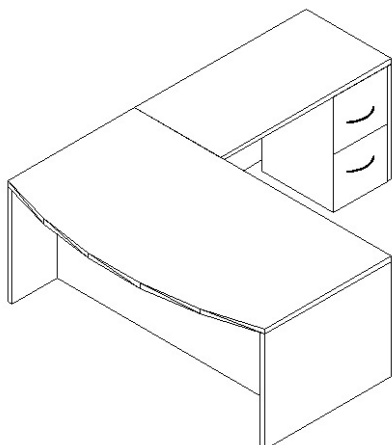

executive L-shape desk set

$3543

Insignia set #4 (I-CL-7290-BF-RTN)
w/ 42" return (I-CL-7284-BF-RTN) deduct $25

kit for keyed-alike storage
ILK5PK $96

- 5 locks w/ matching #'s
- master key / removal key