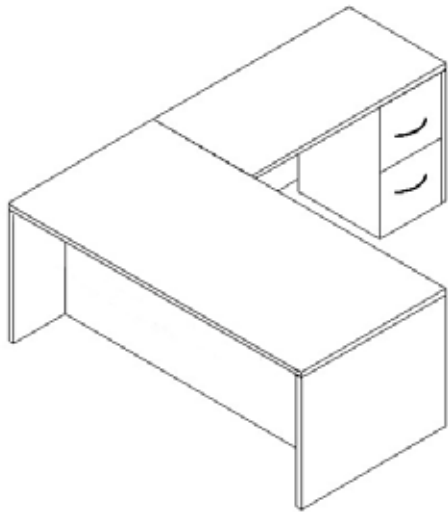

L-shape desk set

$3475

Insignia set #5 (I-CL-7284-CD-RTN)
w/ 42" return (I-CL-7278-CD-RTN) deduct $25

d-top L-shape desk set

$2489

Insignia set #6 (I-CL-7284-CDB-RTN)
w/ 42" return (I-CL-7278-CDB-RTN) deduct $25

double pedestal desk w/ credenza $5299

Insignia set #7 (I-CDP-72114)
w/ hutch (I-CDP-72114-H) add $1389

exec. L w/ credenza and hutch $7174

Insignia set #8 (I-CL-7290-CD-CH)
w/ 42" return (I-CL-7284-CD-CH) deduct $25