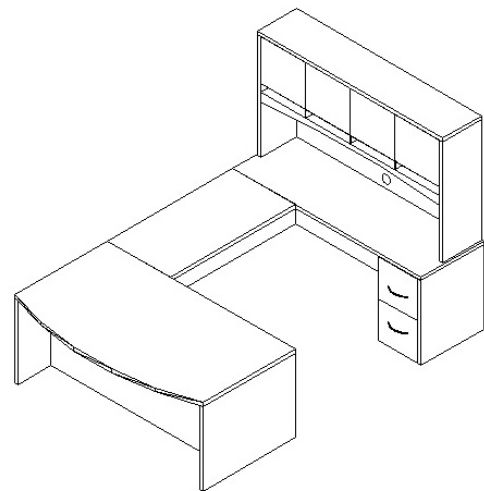

Mocha Cherry

a thorough collection of case goods with storage, conference, and reception options that make it easy to create great spaces

- hand selected North American cherry veneers with hardwood edges
- hardwood box drawers with full extension heavy duty ball bearing suspension
- choose from 8 drawer pull options
- key all items in your office the same with our easy matched sets
- unique items - ADA compliant reception returns, 96" reception desk, wall panels, flat surfaces in standard sizes, and more
- added convenience with hinged modesty panels on bridges
- durable UV finish for long lasting beauty and protection
- conference tables with power-ready drum bases
- choose from 6 tackboard colors - pair with Strata guest seating for a great look
- matching standard-sized surfaces and file tops make it easy to create extra spaces and customize solutions

bow front desk set

\$5656

Insignia set #1 (I-CU-72114-BF-H)
w/ 42" Bridge (I-CU-72108-BF-H) deduct \$47

w/o hutch

\$4267

set #1 w/o hutch (I-CU-72114-BF)
w/ 42" bridge (I-CU-72108-BF) deduct \$47

straight front desk set