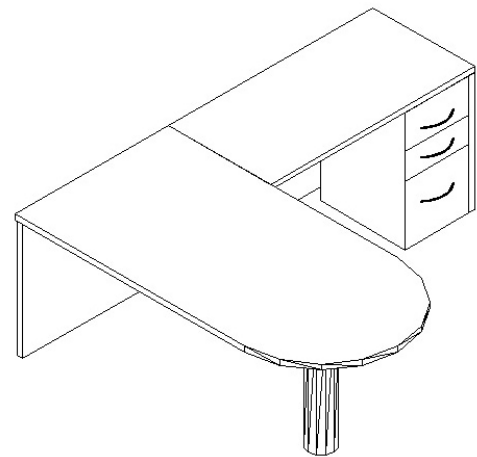

d-top L-shape desk set

$2489

Insignia set #6 (I-CL-7284-CDB-RTN)
w/ 42" return (I-CL-7278-CDB-RTN) deduct $25

double pedestal desk w/ credenza $5299

Insignia set #7 (I-CDP-72114)
w/ hutch (I-CDP-72114-H) add $1389

exec. L w/ credenza and hutch $7174

Insignia set #8 (I-CL-7290-CD-CH)
w/ 42" return (I-CL-7284-CD-CH) deduct $25