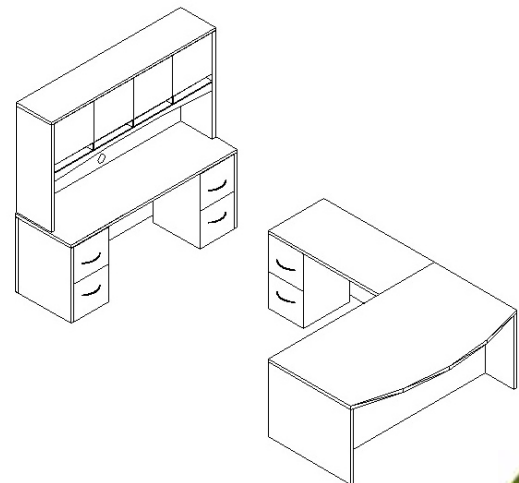

L-shape desk set

$3475

Insignia set #5 (I-CL-7284-CD-RTN)
w/ 42" return (I-CL-7278-CD-RTN) deduct $25

d-top L-shape desk set

$2489

Insignia set #6 (I-CL-7284-CDB-RTN)
w/ 42" return (I-CL-7278-CDB-RTN) deduct $25

double pedestal desk w/ credenza $5299

Insignia set #7 (I-CDP-72114)
w/ hutch (I-CDP-72114-H) add $1389

exec. L w/ credenza and hutch $7174

Insignia set #8 (I-CL-7290-CD-CH)
w/ 42" return (I-CL-7284-CD-CH) deduct $25