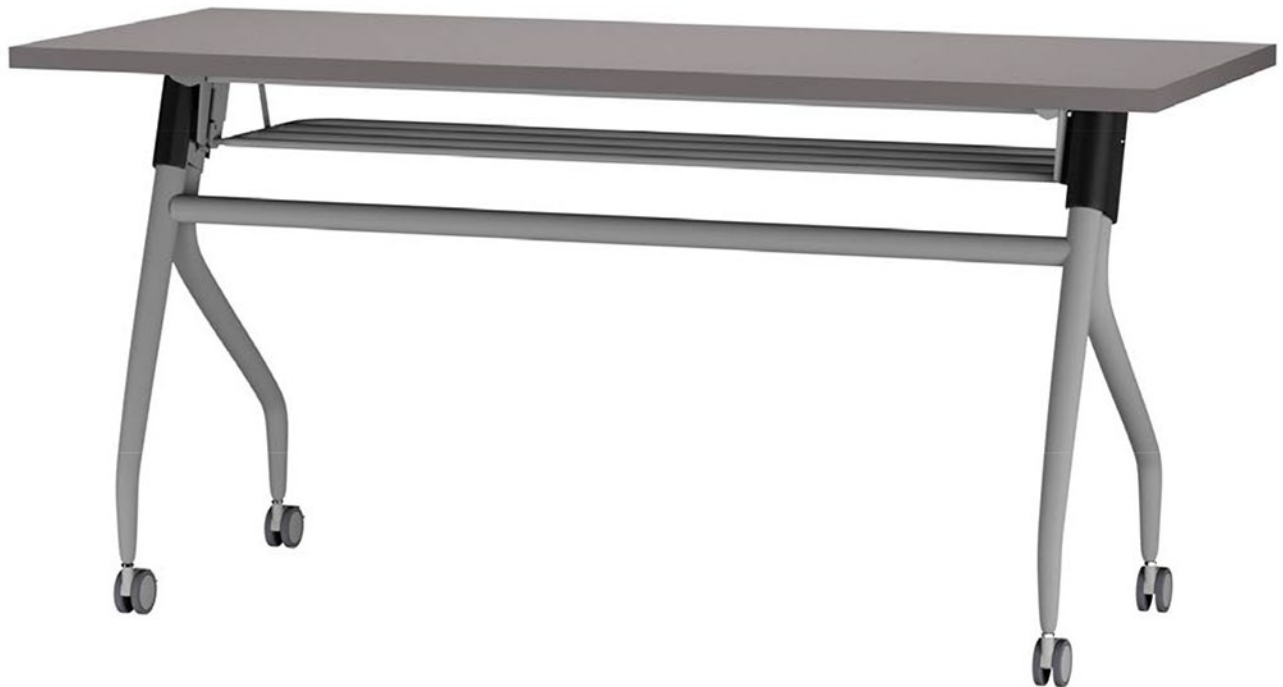

*Fastcubes Offers **50 - 70% Off**
of Listed Prices. [Contact Us](#)

Nifty™

Nifty™ tables

mobile, compact, versatile

- 24" depth for high-density applications
- available in 60" and 72" lengths
- simple flip-and-nest mechanism
- locking casters

TRT-NF-4824	\$352	w/o top	\$211
TRT-NF-6024	\$414	w/o top	\$237
TRT-NF-7224	\$476	w/o top	\$264

Specify surface color (BW/LG or WB/CT)

Basic White (BW) & Lite Gray (LG) with Lite Gray edge
 Or
 Warm Beige (WB) & Cool Taupe (CT) with Cool Taupe edge

Add quick-connectors for easy ganging \$11 / pair

Speedy™

multi-purpose seating

fabric seat, mesh back
 available in stationary or mobile versions
 add colors with fabric and vinyl options

CMF-6300-B-MOB \$318